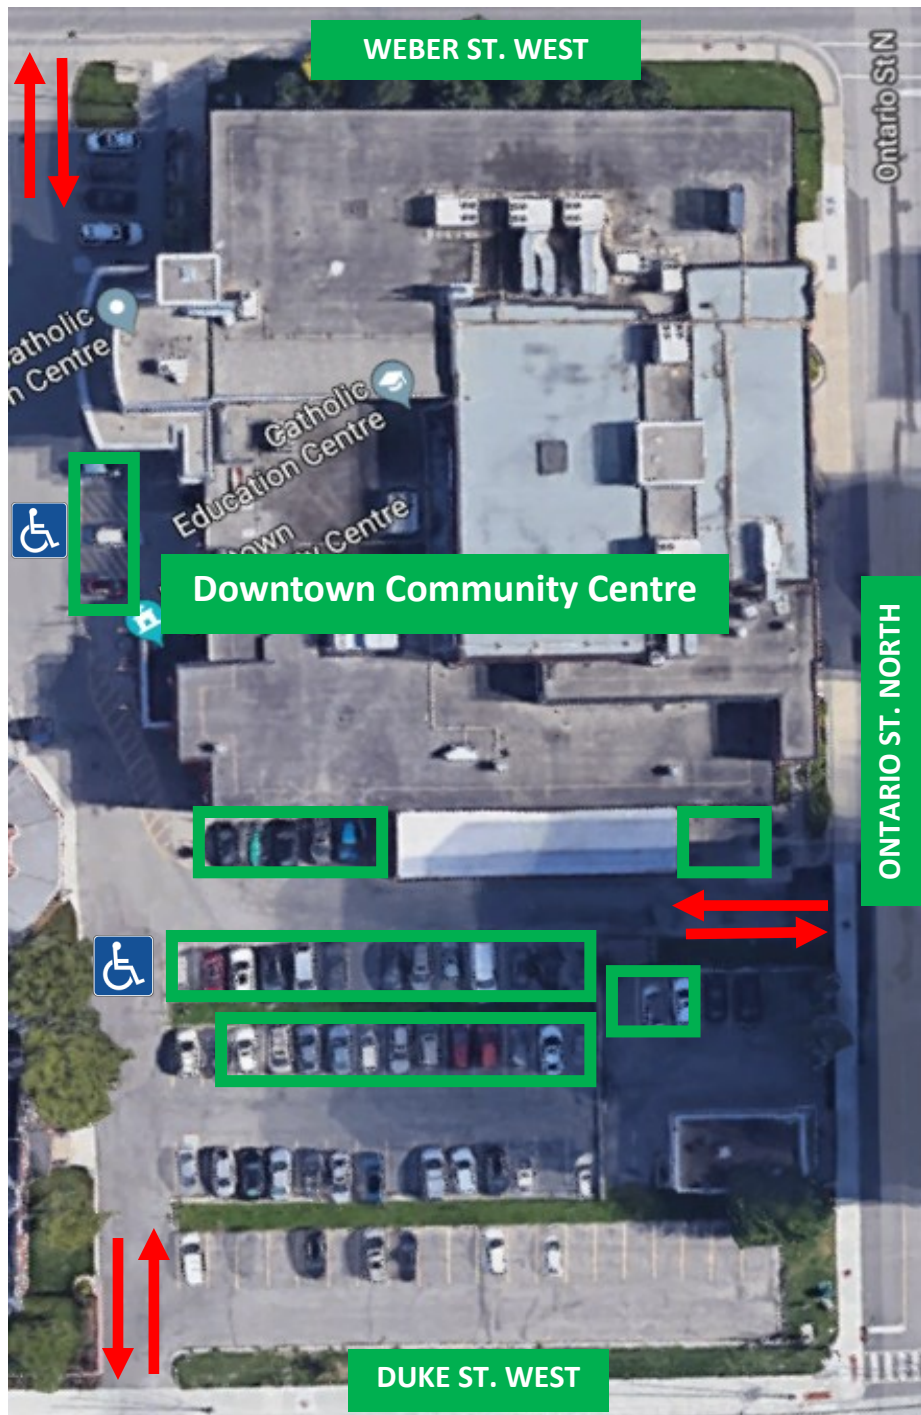

# Downtown Community Centre PARKING NOTICE

Due to limited parking, we encourage patrons (who are able) to park in the Duke & Ontario Street Garage.

A **free** parking pass can be picked up at the front office.

When parking in the lot, please park in spaces marked accordingly.

To avoid a ticket, a parking pass must be displayed in all vehicles.